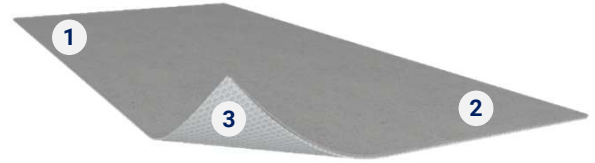

**DESCRIPTION**

Ultra resistant protective floor coverings rolls. A cost-effective solution to protect your floor from foot traffic and light weights:

1. Transparent wear layer
2. Decorated compact non-woven impregnation
3. Calendered sheet + single glass veil reinforcement

**TECHNICAL CHARACTERISTICS**

Total thickness	EN ISO 24346	1.45 mm
Total weight	EN ISO 23997	2.2 kg/m <sup>2</sup>
Width	EN ISO 24341	2 m
Length	EN ISO 24341	27lm

**TECHNICAL PERFORMANCES**

Static indentation	EN ISO 24343-1	0.10 mm
Dimensional stability	EN ISO 23999	<0.1%
Reaction to fire	EN 13501-1	Bfl-s1*
Impact noise reduction	EN ISO 717-2	ΔLw=2dB
Electrical properties	EN 1081	R1 > 10 <sup>9</sup> ohms
Antistatic properties	EN 1815	<2kV
Formaldehyde	-	No formaldehyde
Pentachlorophenol	-	No pentachlorophenol