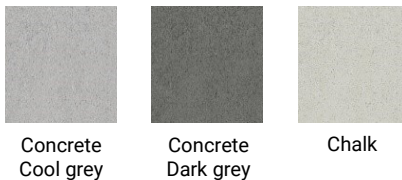

AVAILABLE COLOURS

* On concrete and wood supports

Installation : Touchdown rolls can be installed tight or with an overlap of 5 to 10 cm

Routine maintenance : remove dust and gravels by sweeping or vacuum cleaning, wash mechanically by using an automatic scrubber machine fitted out with 3M red pads and a diluted neutral detergent.

Periodical maintenance: wash mechanically by using an automatic scrubber machine fitted out with 3M red pads and a diluted alkaline detergent, apply the mix (water/alkaline detergent) without vacuuming, let the product soak on the floor for 5 minutes, vacuum the surface, and then clean again the floor only with water.

Technical data in force as from the date of publication (02/2024).

The values above correspond to laboratory test (no in situ test) and are subject to modifications for the benefit of further improvement. For more detailed technical information, please contact Tarkett.

Colors of the products shown in the photos or samples are indicative only. There may be differences in color, gloss and embossing structure between the products sold and photos or samples.